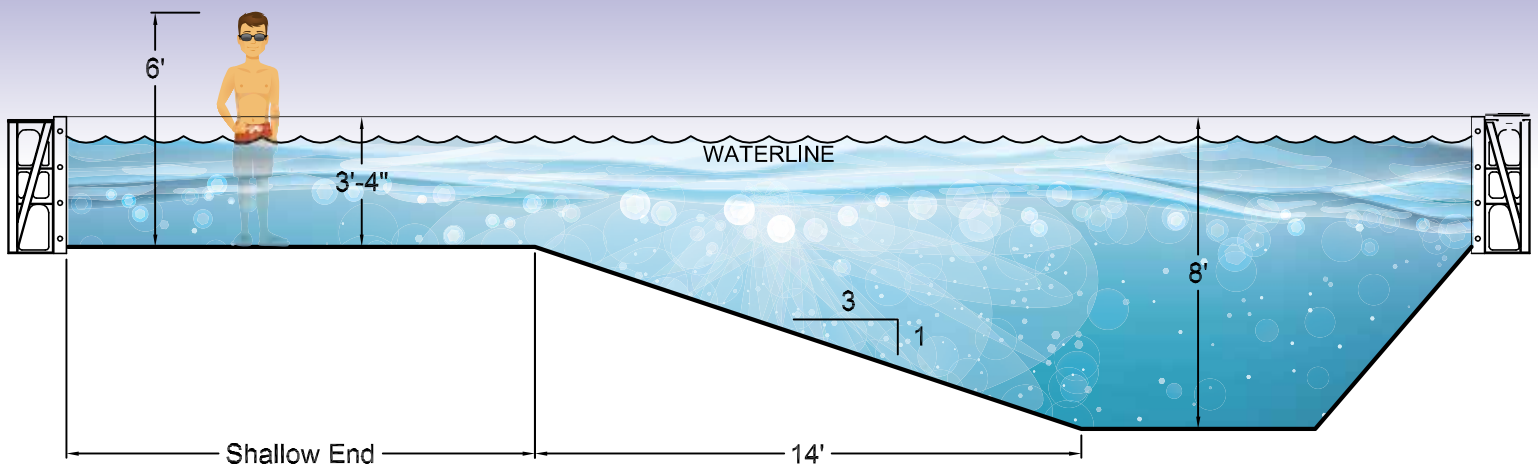

42" TALL PANELS (40" Finished Depth in Shallow End)