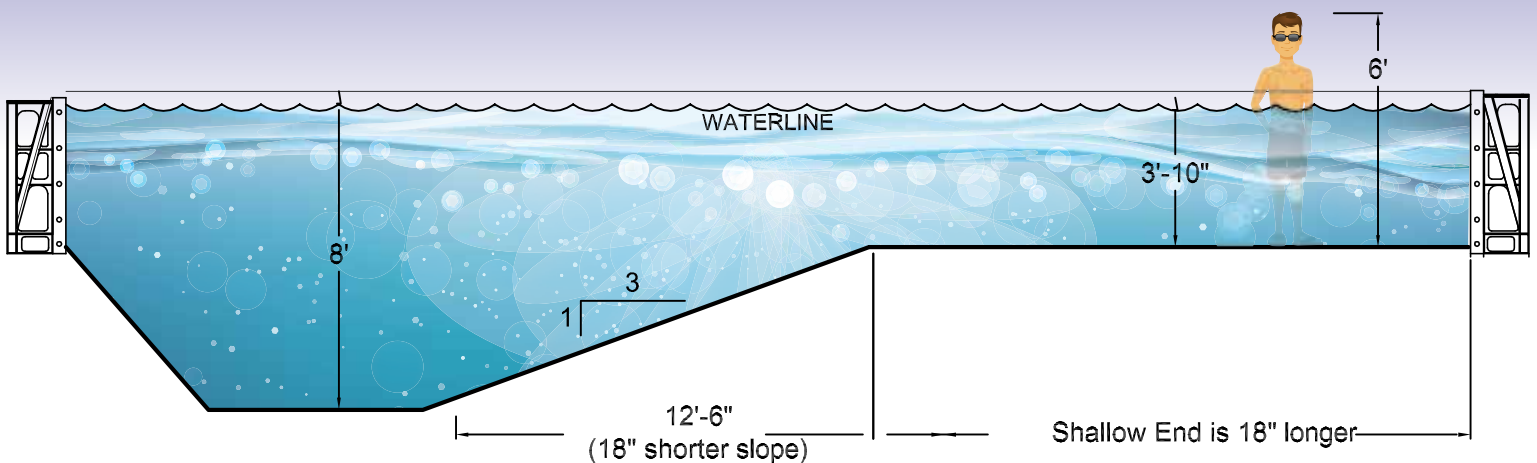

Precisely the Right Amount of Water!

A standard pool wall height is 42". Precision Pools Plus offers a 48" wall resulting in deeper water. There are many pluses to a pool with deeper water! Precision Pools Plus is ideal for exercise and recreational activities. It's perfect for those times when you want to do laps for a serious workout without hitting your knuckles in the shallow end - and it makes playing games in the shallow end a lot more fun as well!

Precision Pools Plus gives you all the features and benefit of the Precision Pool, PLUS:

- ✦ 40% more water;
- ✦ 6" more overall water depth;
- ✦ 10% more length in the shallow end.

48" TALL PANELS (46" Finished Depth in Shallow End)